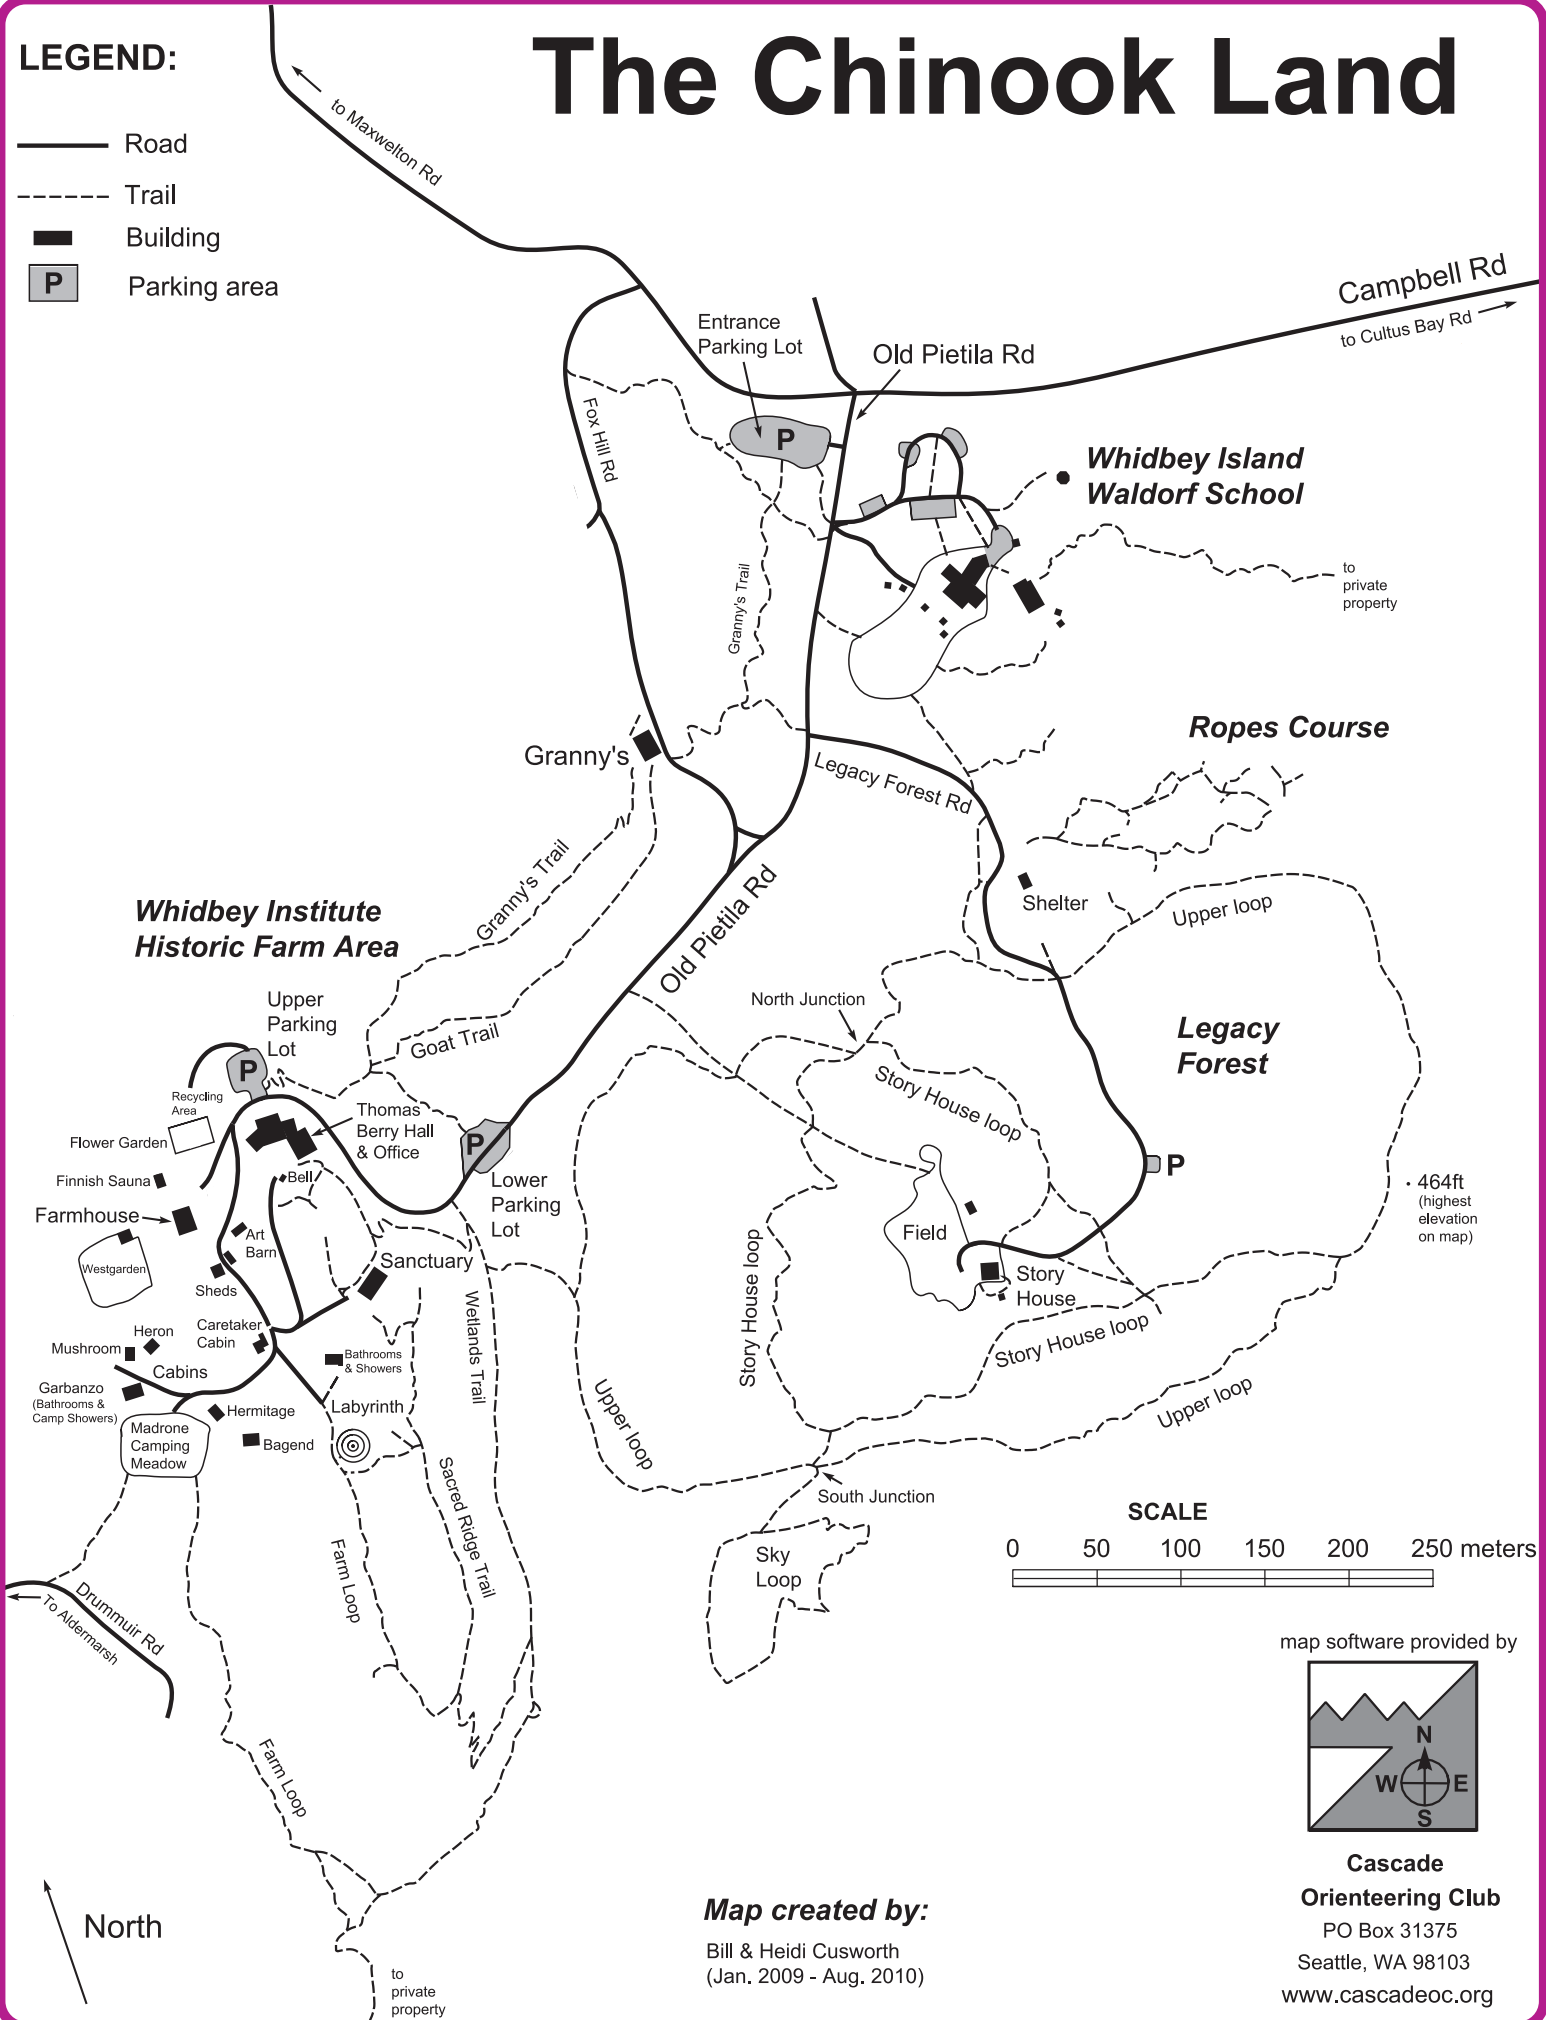

LEGEND:

-  Road
-  Trail
-  Building
-  Parking area

The Chinook Land

map software provided by

**Cascade
Orienteering Club**
PO Box 31375
Seattle, WA 98103
www.cascadeoc.org

Map created by:
Bill & Heidi Cusworth
(Jan. 2009 - Aug. 2010)